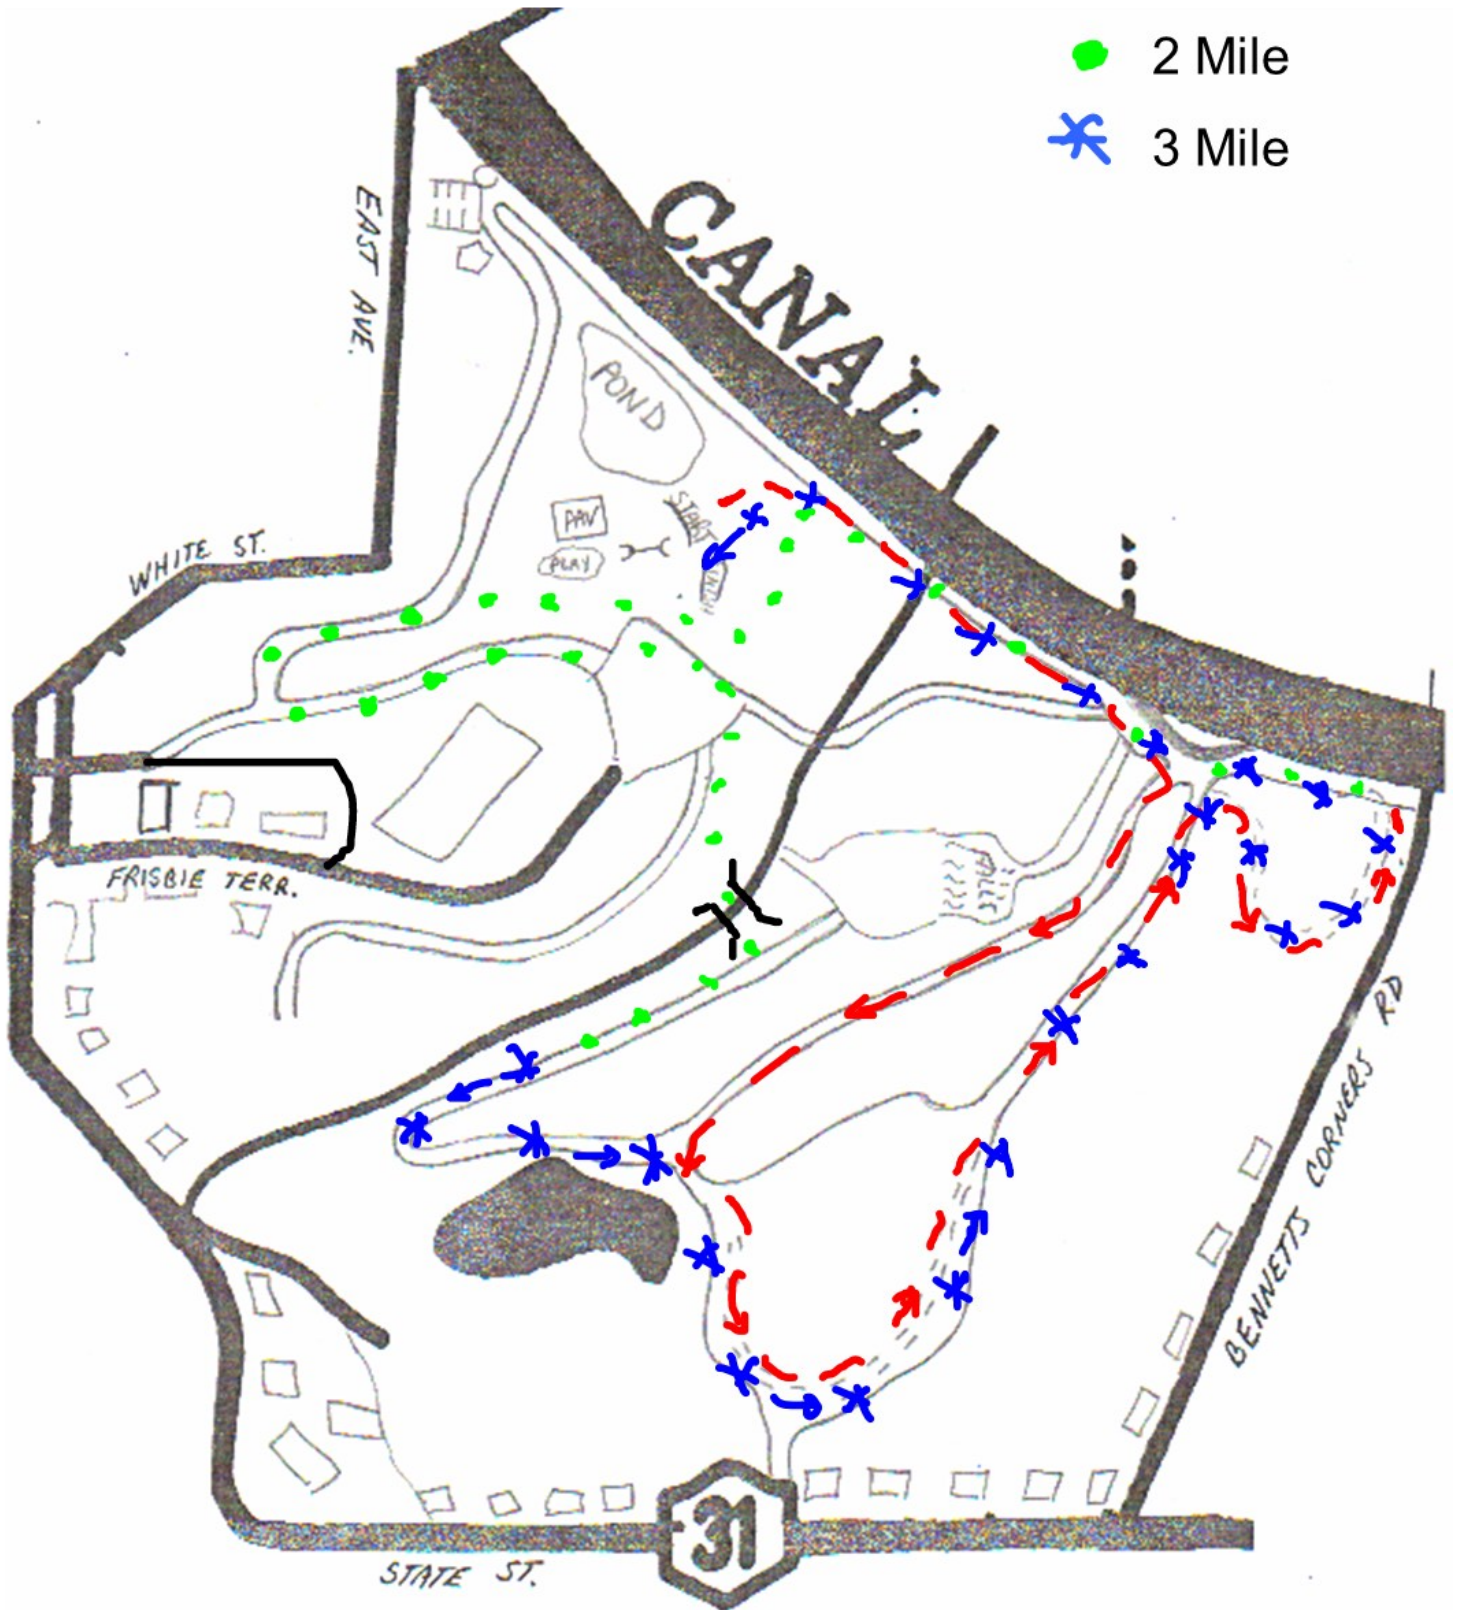

Holley X-C Course @ Andrew Coumo Canal Trail

- 1 Mile
- 2 Mile
- 3 Mile

Holley X-C Course @ Andrew Coumo Canal Trail

Directions

Exp. 531 or Rt 19 to Rt 31 W
In Holley Village make right on to Frisbee Terrace (first right after K&K just as you enter the village square).